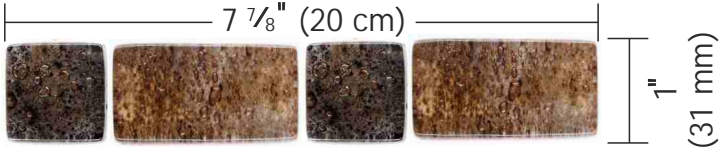

silver mosaic

find out more at www.glassmozaic.com

FUSED GLASS DECORS

sizes:

fused glass decors

decors sizes ≈ 7 7/8" (20 cm), 10 5/8" (27 cm), 13 25/64" (34 cm), 15 3/4" (40 cm)

decor thickness ≈ 3/8" (10 mm)

joint width ≈ 3/32" (2,5 mm)

decor is spliced on a netting

we do decors in different shapes, configuration colour and thickness. If your project is different than presented, please contact us.

find out more at www.glassmozaic.com