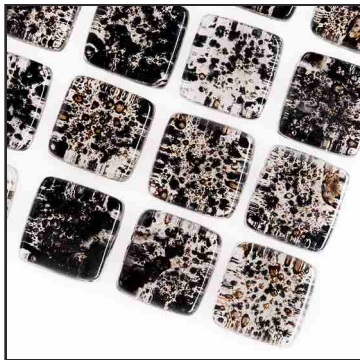

espresso special